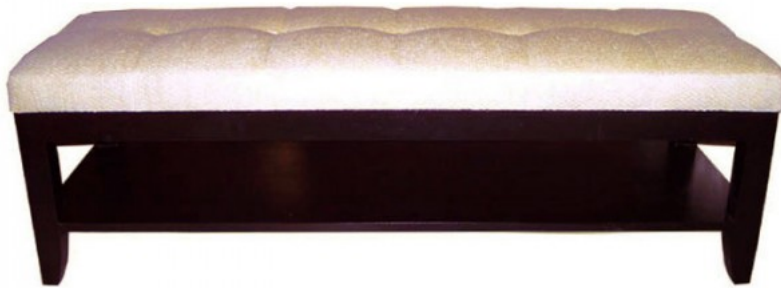

## CARSON TUFTED BENCH W/LOWER SHELF

CARSON BENCH WITH  
LOWER SHELF

PLANTATION  
WWW.PLANTATIONDESIGN.COM

**SKU:** pcf-195

### PRODUCT DESCRIPTION

Simply chic, the Carson bench exudes beautiful craftsmanship. A lower shelf adds both fashion and function. This bench effortlessly welcomes your personal touch. Customize it with your choice of dimensions, fabric/leather, wood finish colors, and stitching details. Also available in customer's own material (COM) or leather (COL). Pricing will vary based on selections. Please call, e-mail or use the quote request form below.

**Dimensions:** W: 54" • D: 20" • H: 19"