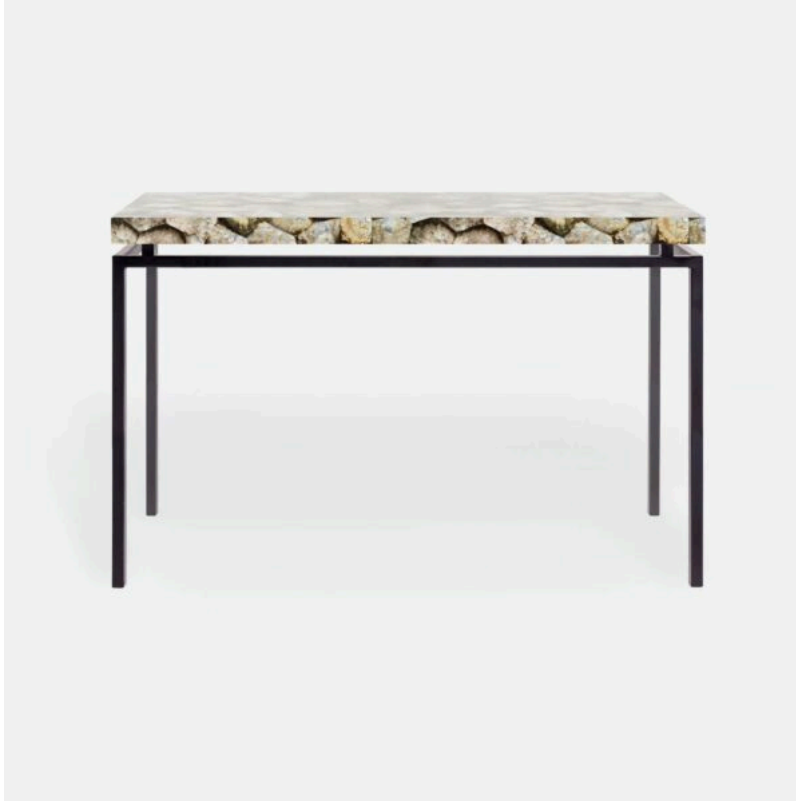

**DEPP BLACK CONSOLES | SILVER MOP**

**\$3,245.00 - \$4,095.00**

**SKU:** 055BBC-SM

**DIMENSIONS:**

H: 31" • L: 48" • W: 18" (wide)

H: 31" • L: 48" • W: 10" (narrow)

**FINISH:** silver mother-of-pearl w/blackened steel (both vary)

Featuring luxe silver mother-of-pearl and a blackened steel frame, this console table supports a panel top that appears to be "floating." The clean and modern design allows for a wide range of applications; use at the end of a hall or behind a couch. Choose from two available sizes: wide (shown) and narrow (see additional image). Natural shell and finish will vary.