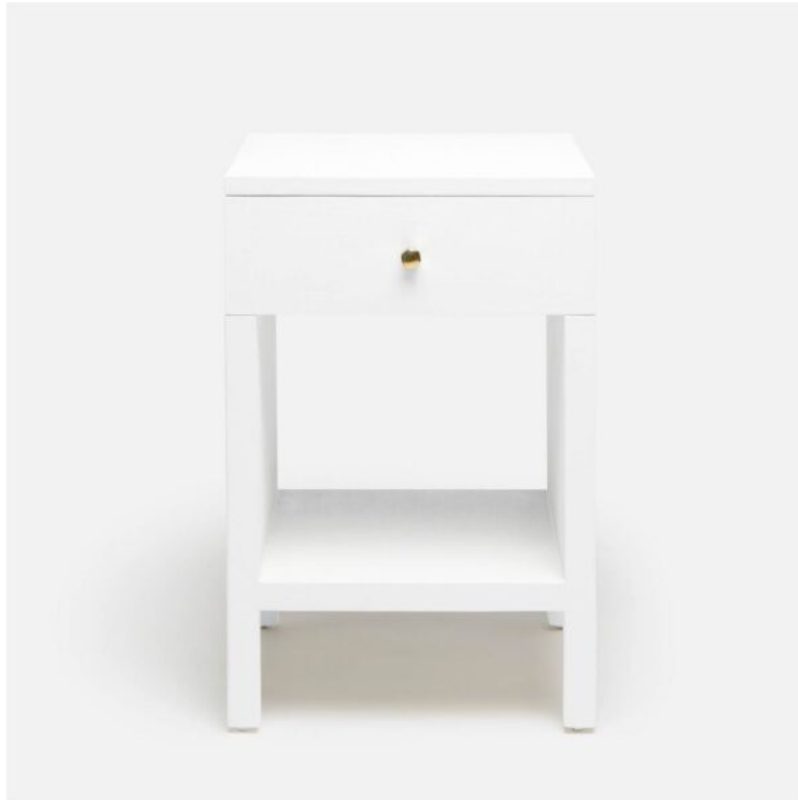

MAURA NARROW "LINEN" SIDE TABLE | WHITE

\$1,785.00

SKU: 055marnst-dw

DIMENSIONS: H: 28" • L: 18" • W: 18"

FINISH: white faux linen w/brass knob

Streamlined and functional, this side table is bound to be a timeless favorite. Fully covered in faux linen with a brass-knobbed drawer above a lower shelf, this piece is every bit as glamorous as it is practical. The perfect bedside or sofa-side storage solution, the drawer of this side table is finished with bottom mount soft glides on the drawer.