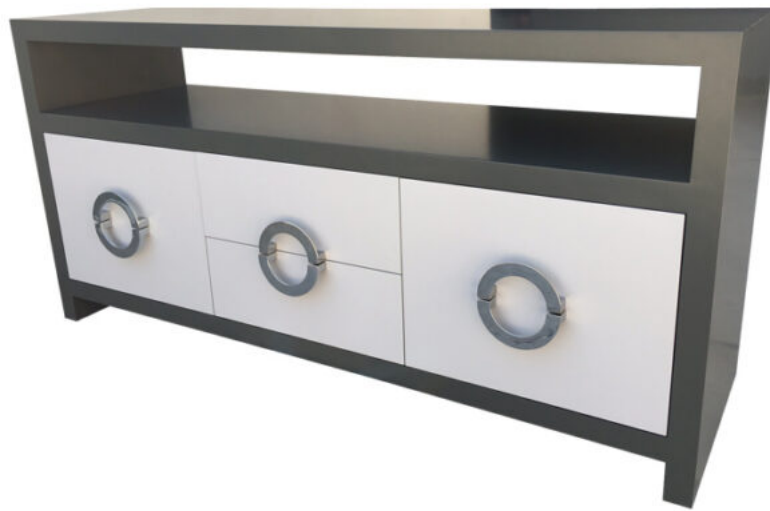

SIMON BUFFET, TWO-TONE

SKU: pcf-756

PRODUCT DESCRIPTION

Modern and grand, the Simon boasts perfect proportions and graceful presence. Shown in a Dragon's Breath finish on the body and Valley Forge on the doors and drawers, this console is also available in a variety of custom sizes, woods, finishes and hardware. Pricing will vary based on selections. Please call, e-mail or use the quote request form below.

Dimensions: W: 66" • D: 20" • H: 32"